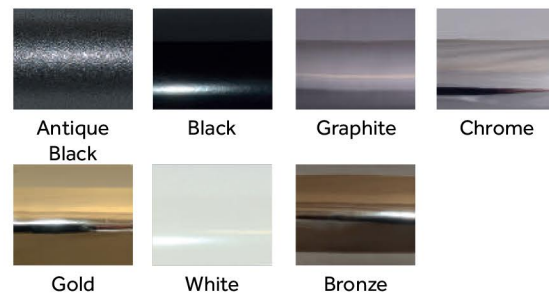

HANDLES

Windsor Lever-Lever Handle
Windsor Lever-Pad Handle

Pull Knob
Escutcheon

LETTERPLATE

This high security weather sealed letterplate has an anti-snap flap, making it both stylish and secure.

KNOCKERS

Urn Knocker
Spy Urn Knocker
Slimline Urn Knocker
Spy Slimline Urn Knocker

AVAILABLE COLOURS

Antique Black
Black
Graphite
Chrome
Gold
White
Bronze

HANDLES

Heritage Lever-Lever Handle
Heritage Lever-Pad Handle
Pull Knob
Finger pull set

LETTERPLATE

This beautifully designed letterplate suits a whole host of different door designs and is colour matched with the other items in the Heritage range.

The anti-snap flap opens to 180 degrees ensuring it's easy to use, meets Royal Mail standards and is both weather sealed and completely secure.